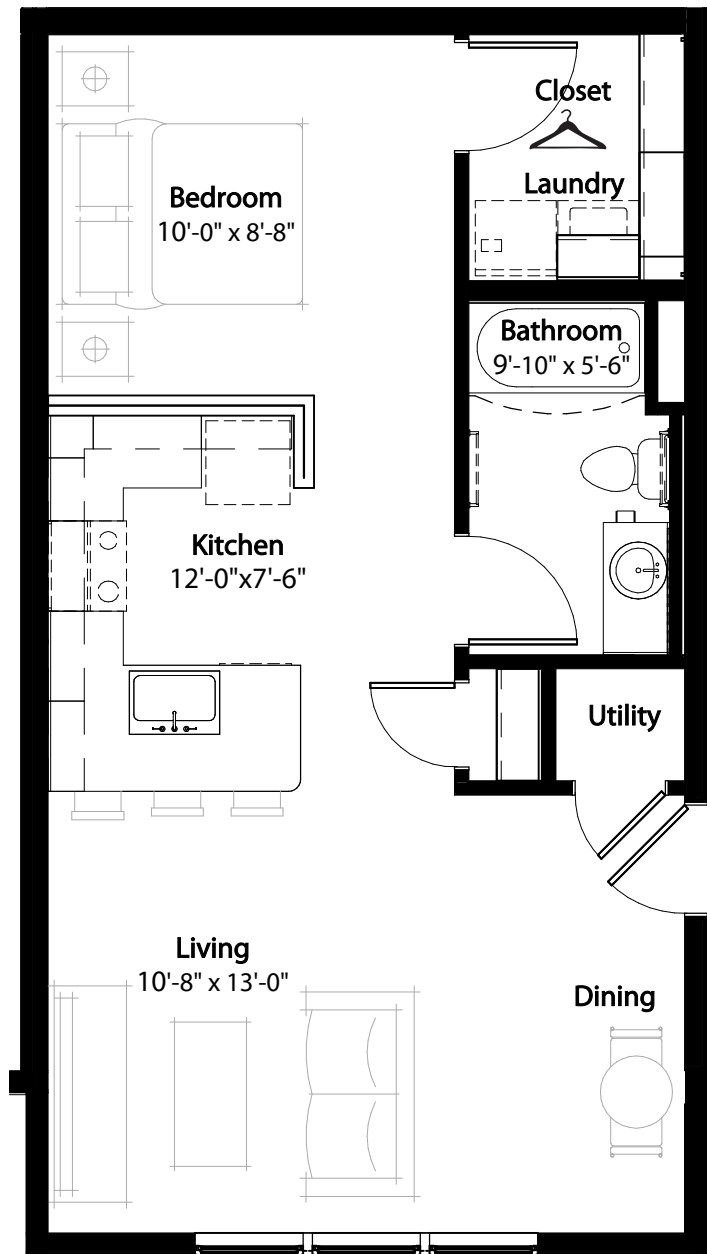

Studio Haven Overlook

2nd level. 1 bedroom. 1 bath

This floor plan representation is not to scale and all dimensions are approximate. Final layout and room dimensions are subject to change prior to the delivery of any apartment unit.