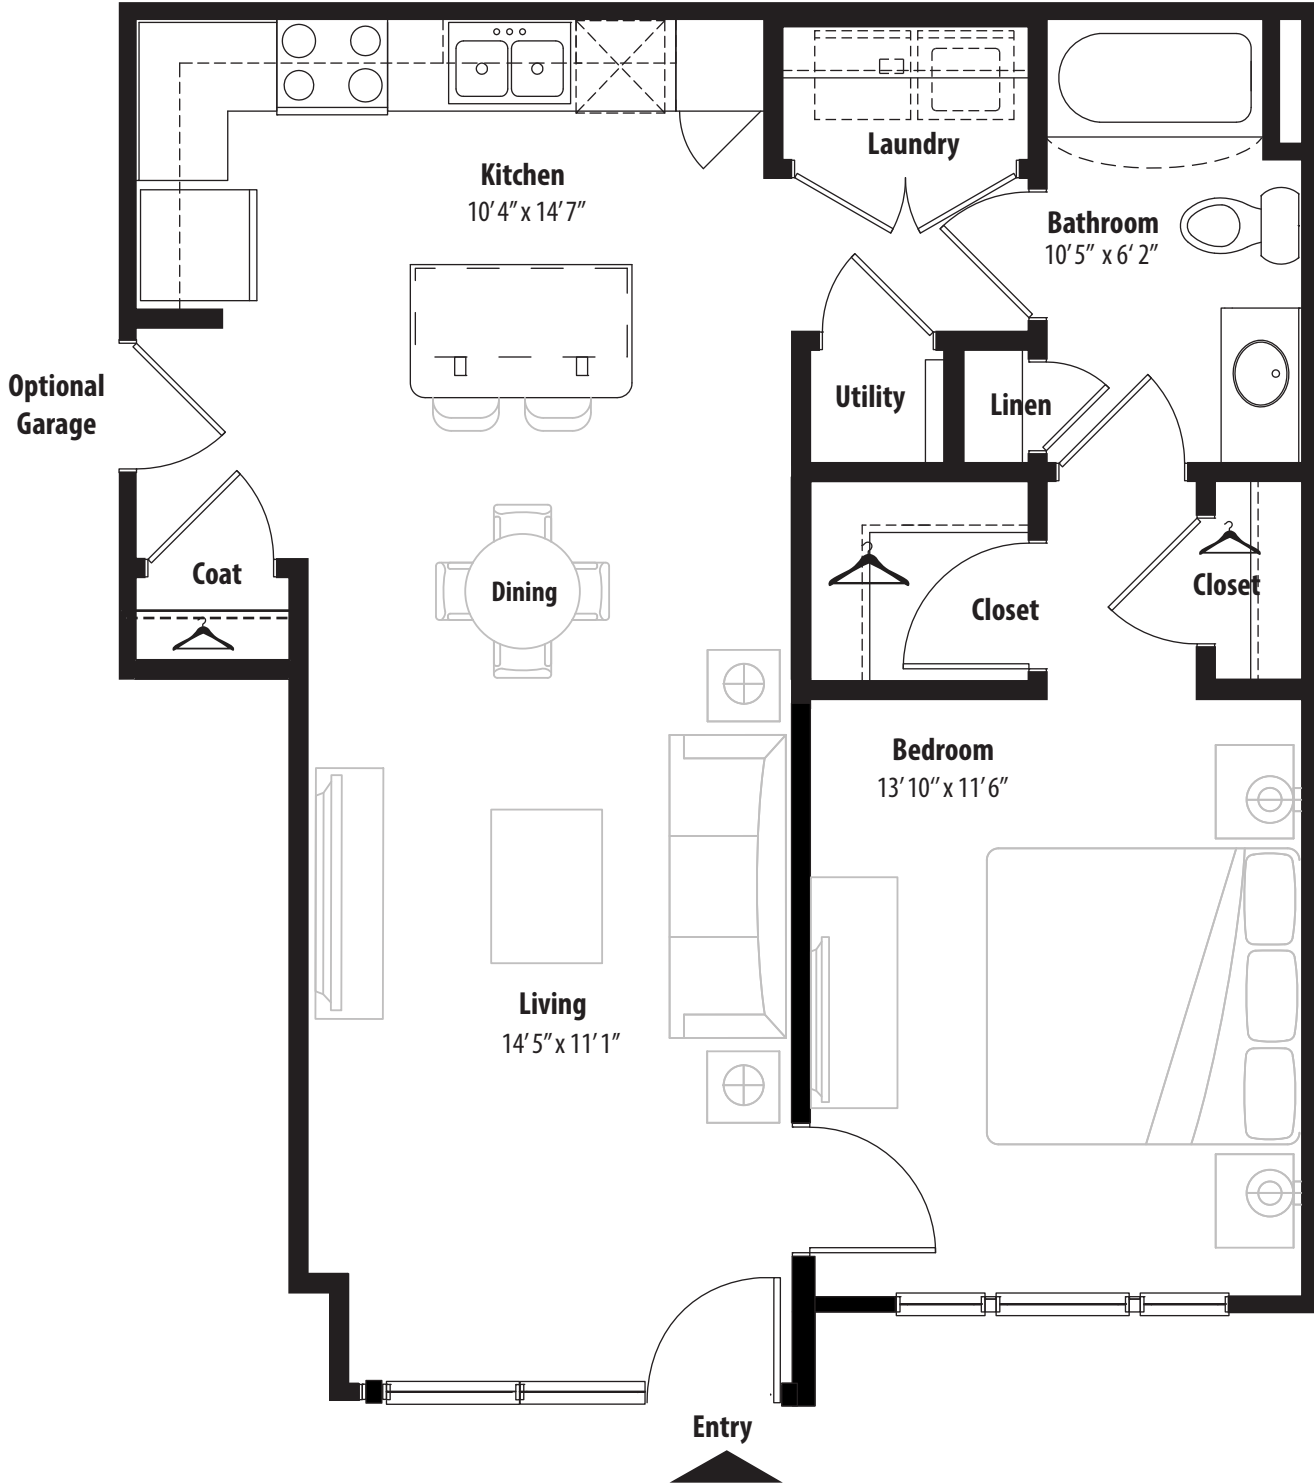

1 BR Designer Courtyard

1st level, 1 bedroom, 1 bath
798 sq. ft. with 207 sq. ft. patio

This floor plan representation is not to scale and all dimensions are approximate. Final layout and room dimensions are subject to change prior to the delivery of any apartment unit.