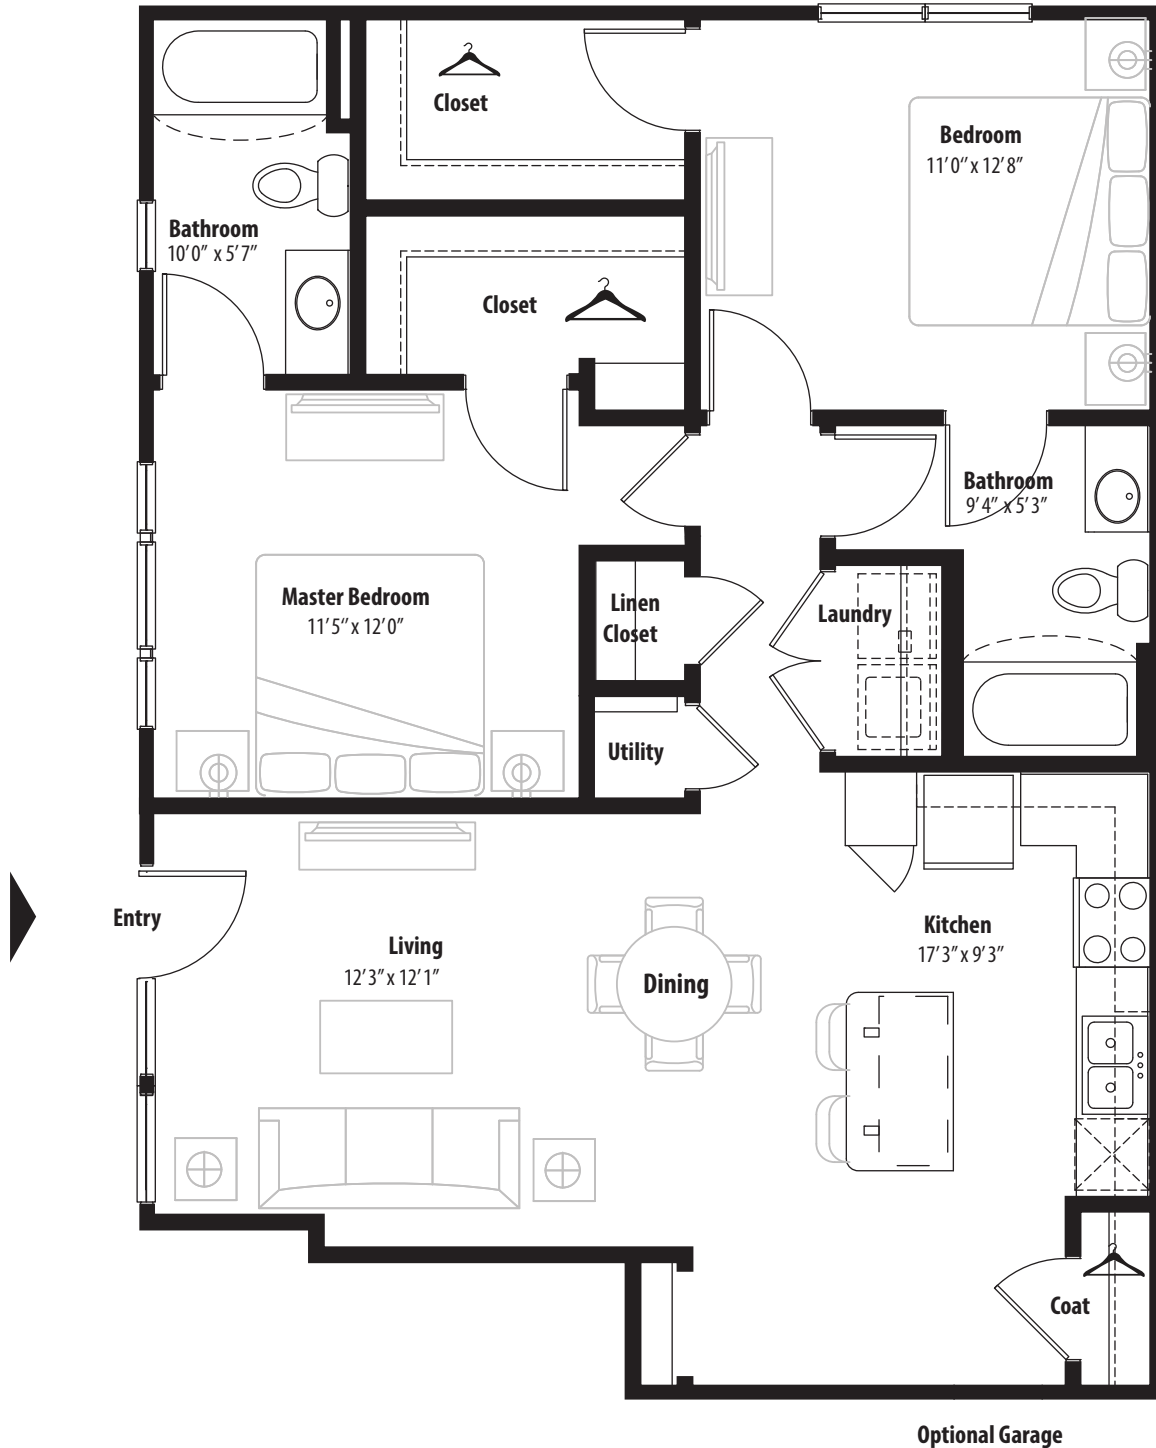

2 BR Designer Courtyard

1st level, 2 bedroom, 2 bath - 1,105 sq. ft. with 127 sq. ft. patio

This floor plan representation is not to scale and all dimensions are approximate. Final layout and room dimensions are subject to change prior to the delivery of any apartment unit.