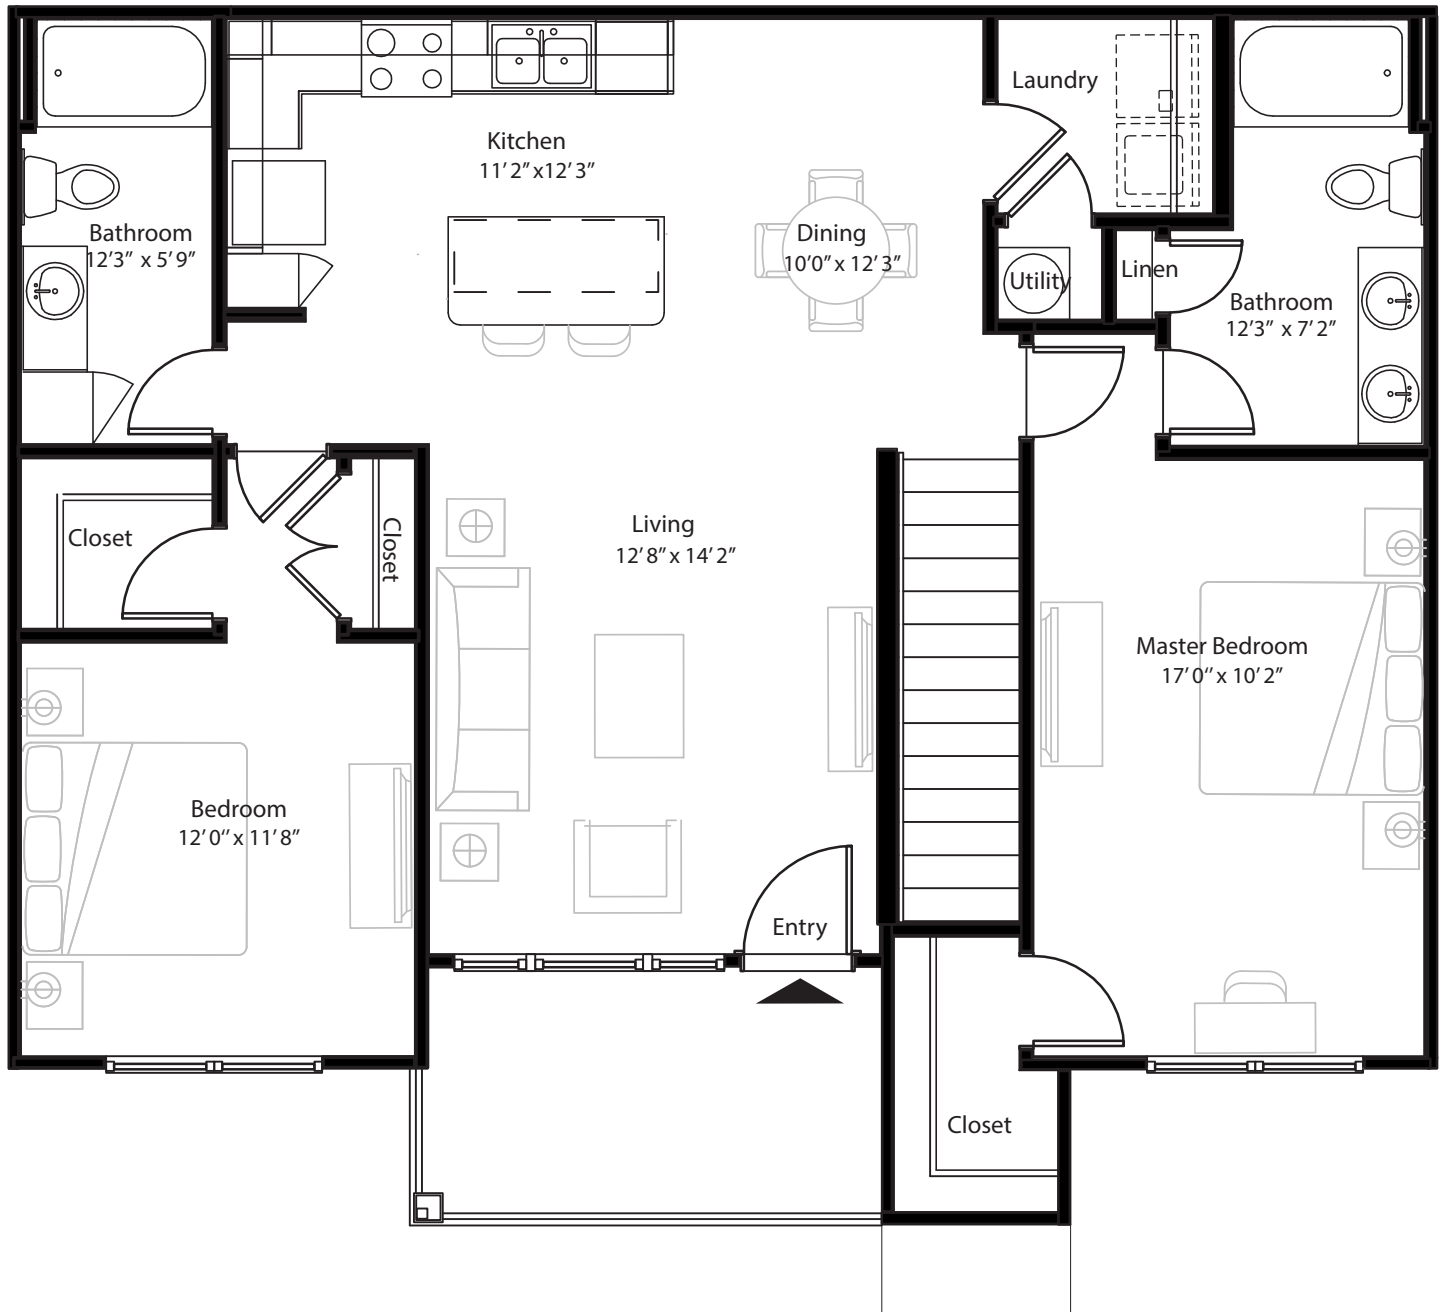

2 BR Grand Overlook

2nd level, 2 bedroom, 2 bath
1,202 sq. ft. with 70 sq. ft. balcony

This floor plan representation is not to scale and all dimensions are approximate. Final layout and room dimensions are subject to change prior to the delivery of any apartment unit.